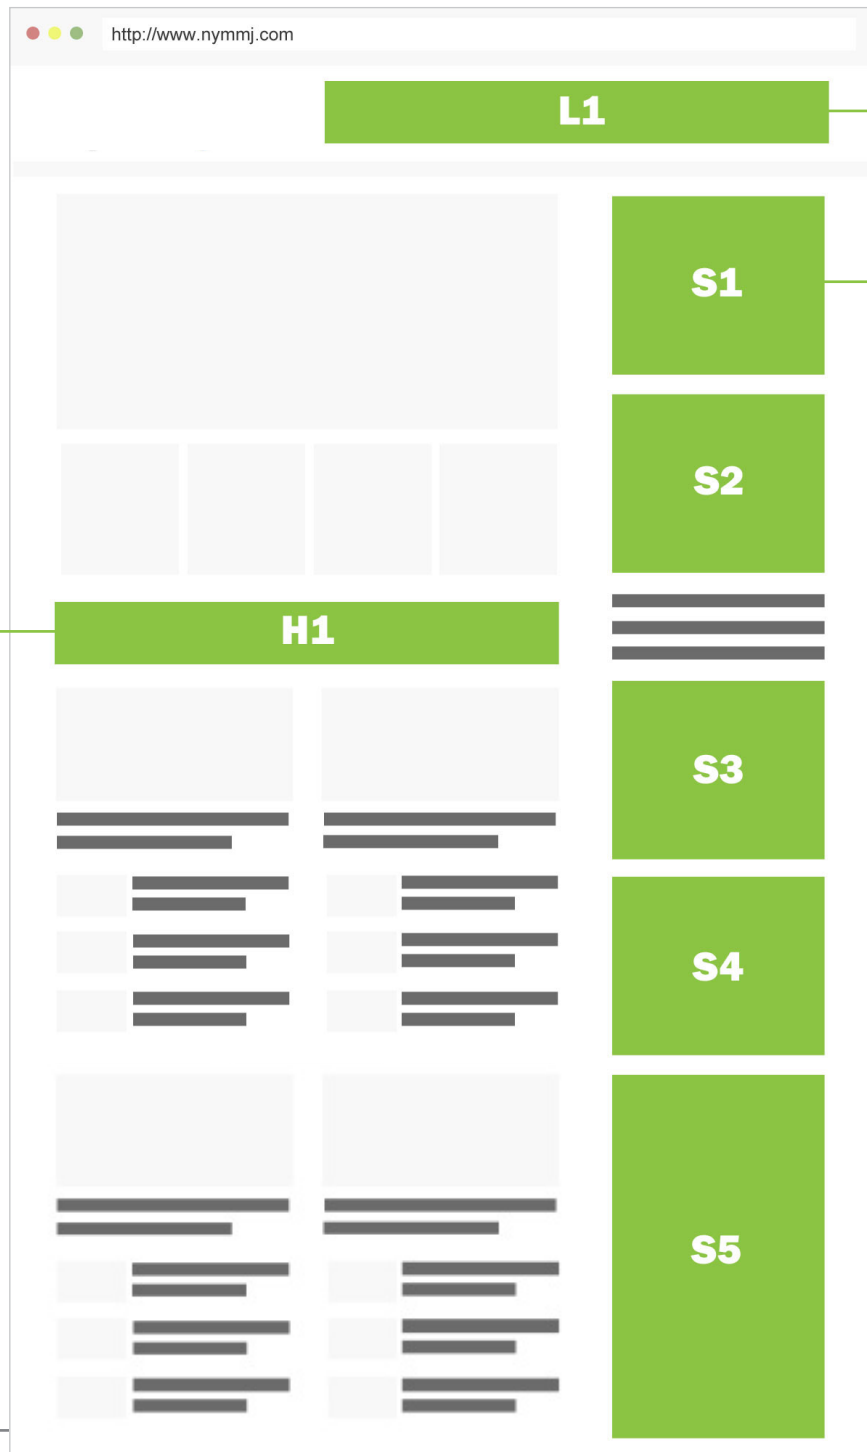

OPTIMAL BUSINESS GROWTH

Advertise your business and watch as it grows along with the rapidly developing legalized marijuana industry

AD LOCATIONS

H1 HOMEPAGE AD
Visible on the homepage

L1 LEADERBOARD
Visible on all of site

SIDEBAR ADS
Visible on all of site

RATES (PER 5 SITES)

PICK FIVE (5) SITES FROM OUR NETWORK OF SITES TO
HAVE YOUR ADVERTISEMENT APPEAR ON...

AD LOCATIONS	RATE (monthly)	AD SIZE (pixels)	BRANDED CONTENT	PRICE (each)
L1 - Leaderboard (above the fold, appears sitewide in header)	\$5,000	728x90	Branded Article (includes 1 link, appears on homepage news feed, the News page, and on social media)	\$500
S1 - Sidebar (above the fold, appears on most of site)	\$4,000	300x250	Social Media Posting (1 posting on social media: Facebook, Twitter, etc.)	\$250
S2 - Sidebar (above the fold, appears on most of site)	\$3,500	300x250		
S3 - Sidebar (below the fold, appears on most of site)	\$3,000	300x250		
S4 - Sidebar (below the fold, appears on most of site)	\$2,500	300x250		
S5 - Sidebar (Large) (below the fold, appears on most of site)	\$3,000	300x600	BUSINESS LISTINGS Contact us to learn more	PRICE (monthly)
H1 - Homepage (appears only on homepage)	\$2,000	728x90		
D1 - Dispensary Map Page (leaderboard above the Dispensary Map)	\$1,500	728x90		
D2 - Dispensary Map Page (leaderboard below the Dispensary Map)	\$1,000	728x90		
C1 - Doctor Map Page (leaderboard above the Doctor Map)	\$1,500	728x90		
C2 - Doctor Map Page (leaderboard below the Doctor Map)	\$1,000	728x90		
R1 - Product Reviews Page (leaderboard on Product Reviews page)	\$1,500	728x90		