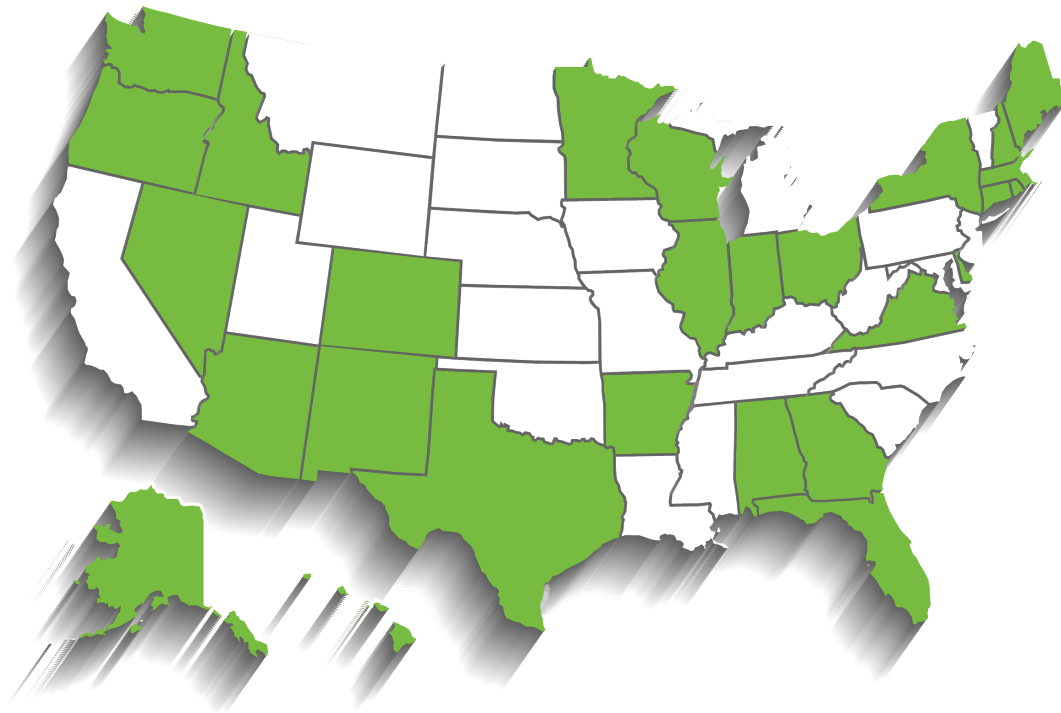

ABOUT US

Hemp American Media Group operates a network of **over 25** state-specific, content-based websites in the legal marijuana industry that provide advertising and industry resources such as dispensary and doctor listings, news, laws, videos, and more.

Advertise to a highly-targeted demographic of marijuana industry business owners and consumers.

OUR NETWORK

We have **over 25** state-specific marijuana industry sites, and more are coming soon.

View all our sites at:

www.HempAmerican.com